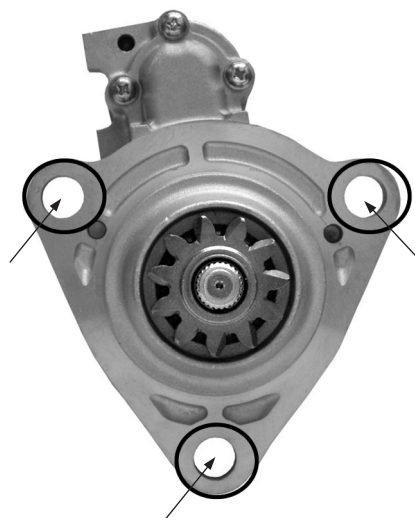

8 Starter Mounting Hole Differences

The replacement starter model may have slightly larger diameter mounting holes than the original starter model. It is recommended that a hardened washer (5 grade or better) is used with each mounting hole for the replacement starter model.