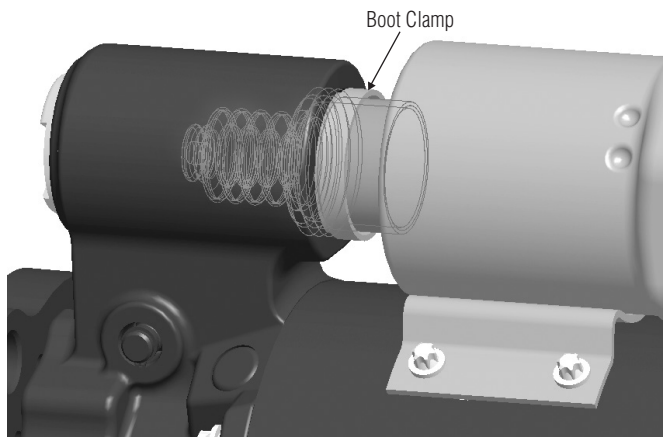

13 Has OCP Replacement part number has OCP (over crank protection)

14 Starter Boot Clamp

The original starter has a boot clamp installed on the solenoid for improved sealing determined necessary by the OEM. Please consider the application and operating environment if the replacement option does not provide this boot clamp sealing feature.