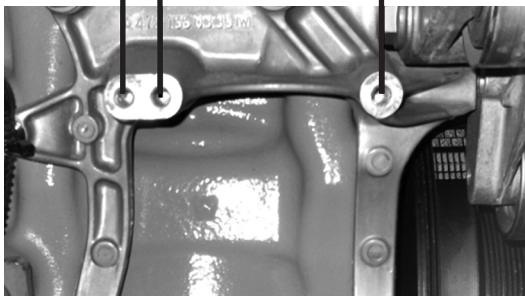

2 Pad Mount and Engine Mounting Brackets

Use the pre-existing engine mounting bracket holes to easily upgrade from a competitive model. The same can be done when going from a Delco Remy alternator with shorter pad mount style to the premium brushless longer pad mount style.